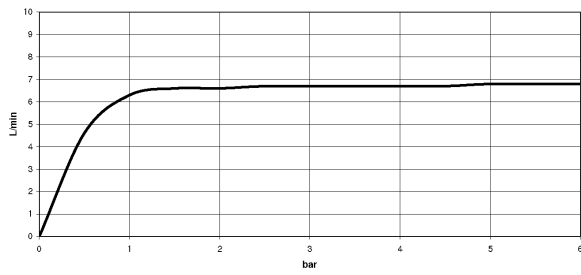

Bathtub - Lissé

Hand shower set for deck-mounted tub installation - polished chrome

Article number: 27 702 979-00

- Standard spray mode
- Descaling system
- Flange diameter 2"
- 1-1/4" hole diameter
- Metal shower hose 68-7/8" with anti-twist device
- Water flow rate limited to max. 1.8 gpm
- Subsequent shower hose replacement possible without removing the fitting due to two-part construction.
- Internal backflow preventer.

polished chrome

Dimensional drawing

All dimensions in mm / inch = mm x 0,0394

Bathtub - Lissé

Hand shower set for deck-mounted tub installation - polished chrome

Article number: 27 702 979-00

Flow rate chart