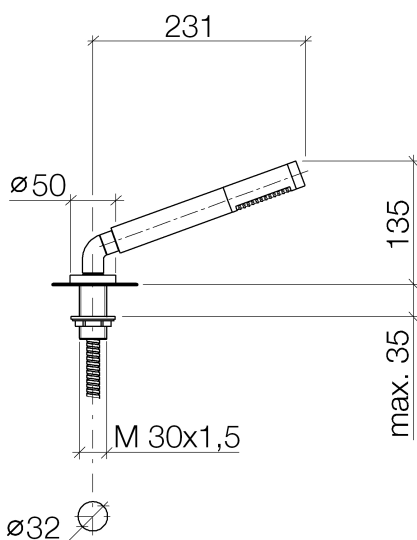

Bathtub - Lissé

Hand shower set for deck-mounted tub installation - polished chrome

Article number: 27 702 979-00

- Standard spray mode
- Descaling system
- Flange diameter 2"
- 1-1/4" hole diameter
- Metal shower hose 68-7/8" with anti-twist device
- Water flow rate limited to max. 1.8 gpm
- Subsequent shower hose replacement possible without removing the fitting due to two-part construction.
- Internal backflow preventer.

polished chrome

Dimensional drawing

All dimensions in mm / inch = mm x 0,0394

Bathtub - Lissé

Hand shower set for deck-mounted tub installation - polished chrome

Article number: 27 702 979-00

Flow rate chart

Bathtub - Lissé

Hand shower set for deck-mounted tub installation - polished chrome

Article number: 27 702 979-00

Other surface finishes

platinum matte
27 702 979-06

platinum
27 702 979-08

Durabrass
27 702 979-09