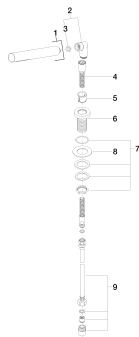

Bathtub - Lissé

Hand shower set for deck-mounted tub installation - polished chrome

Article number: 27 702 979-00

- Standard spray mode
- Descaling system
- Flange diameter 2"
- 1-1/4" hole diameter
- Metal shower hose 68-7/8" with anti-twist device
- Water flow rate limited to max. 1.8 gpm
- Subsequent shower hose replacement possible without removing the fitting due to two-part construction.
- Internal backflow preventer.

polished chrome

Dimensional drawing

All dimensions in mm / inch = mm x 0,0394

Bathtub - Lissé

Hand shower set for deck-mounted tub installation - polished chrome

Article number: 27 702 979-00

Flow rate chart

Bathtub - Lissé

Hand shower set for deck-mounted tub installation - polished chrome

Article number: 27 702 979-00

Other surface finishes

platinum matte
27 702 979-06

platinum
27 702 979-08

Durabrass
27 702 979-09

Spare parts list

Number	Item Number	Designation	Number of units
--------	-------------	-------------	-----------------